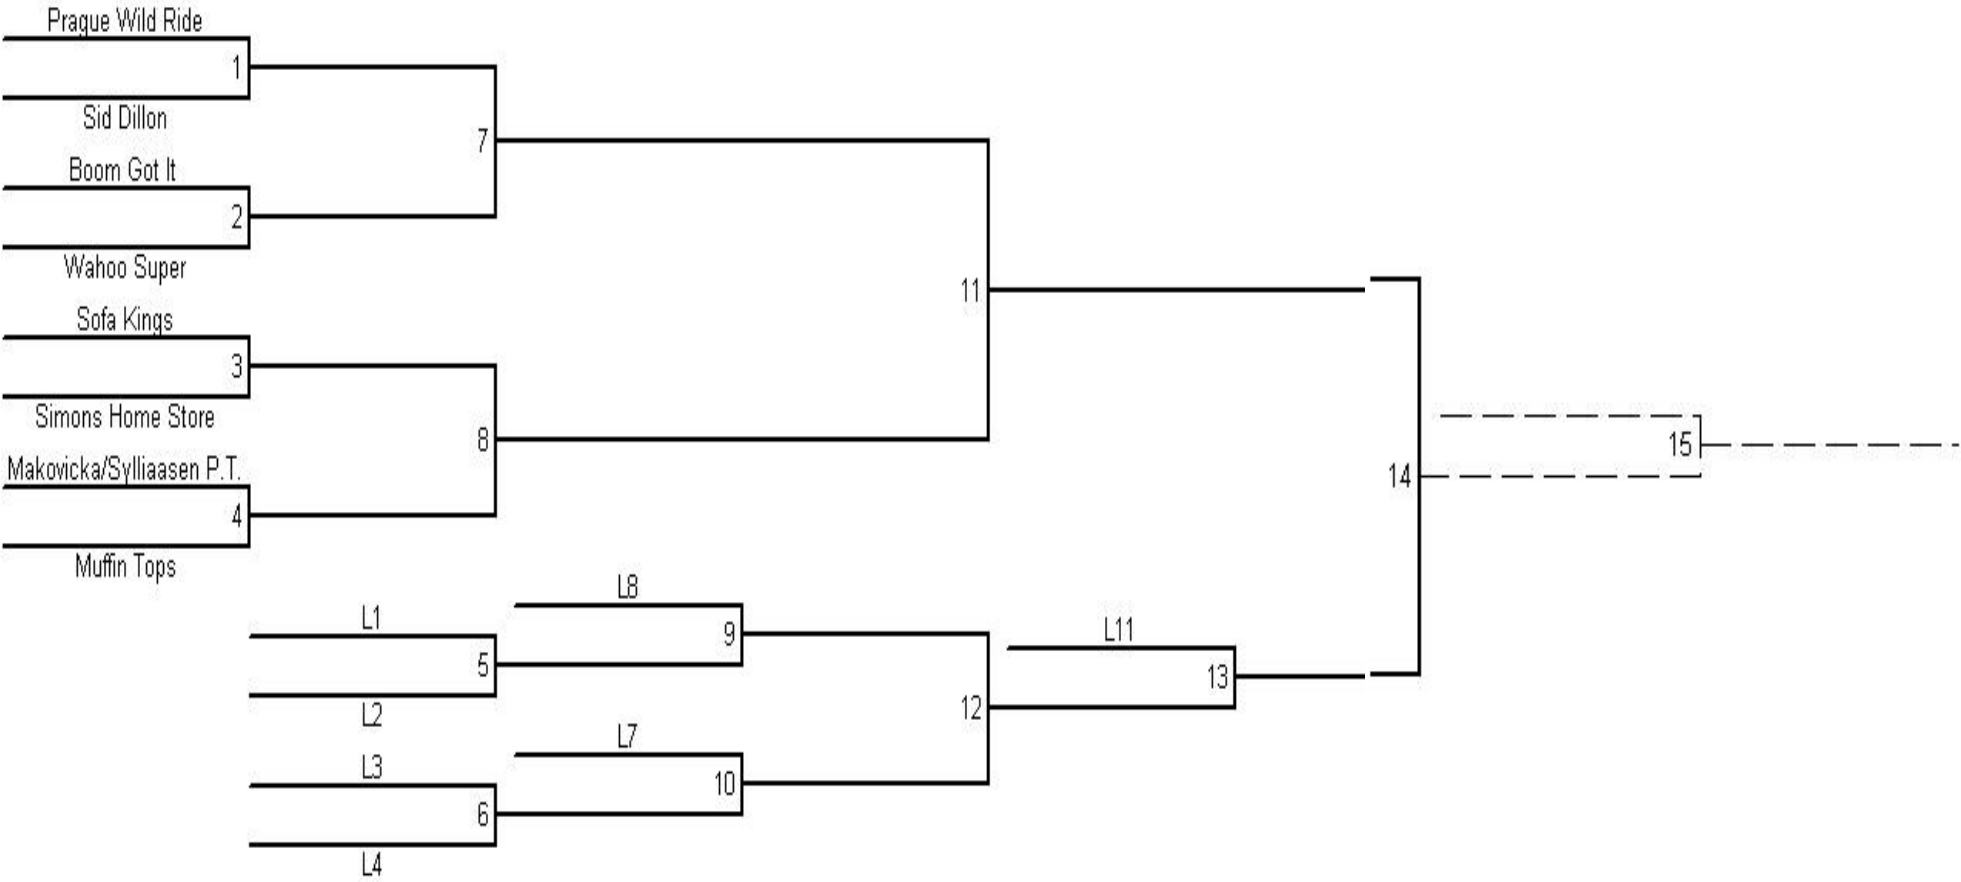

# 2011 Coed Softball League Tournament

**Friday, July 8<sup>th</sup>**

	#1	#2
6:30	2	1
7:30	3	4
8:30	7	
9:30	8	

**Friday, July 15<sup>th</sup>**

	#1
6:30	5
7:30	9
8:30	6
9:30	10

**Friday, July 22<sup>nd</sup>**

	#1
6:30	11
7:30	12
8:15	13
9:15	14
10:15	15 (if game)