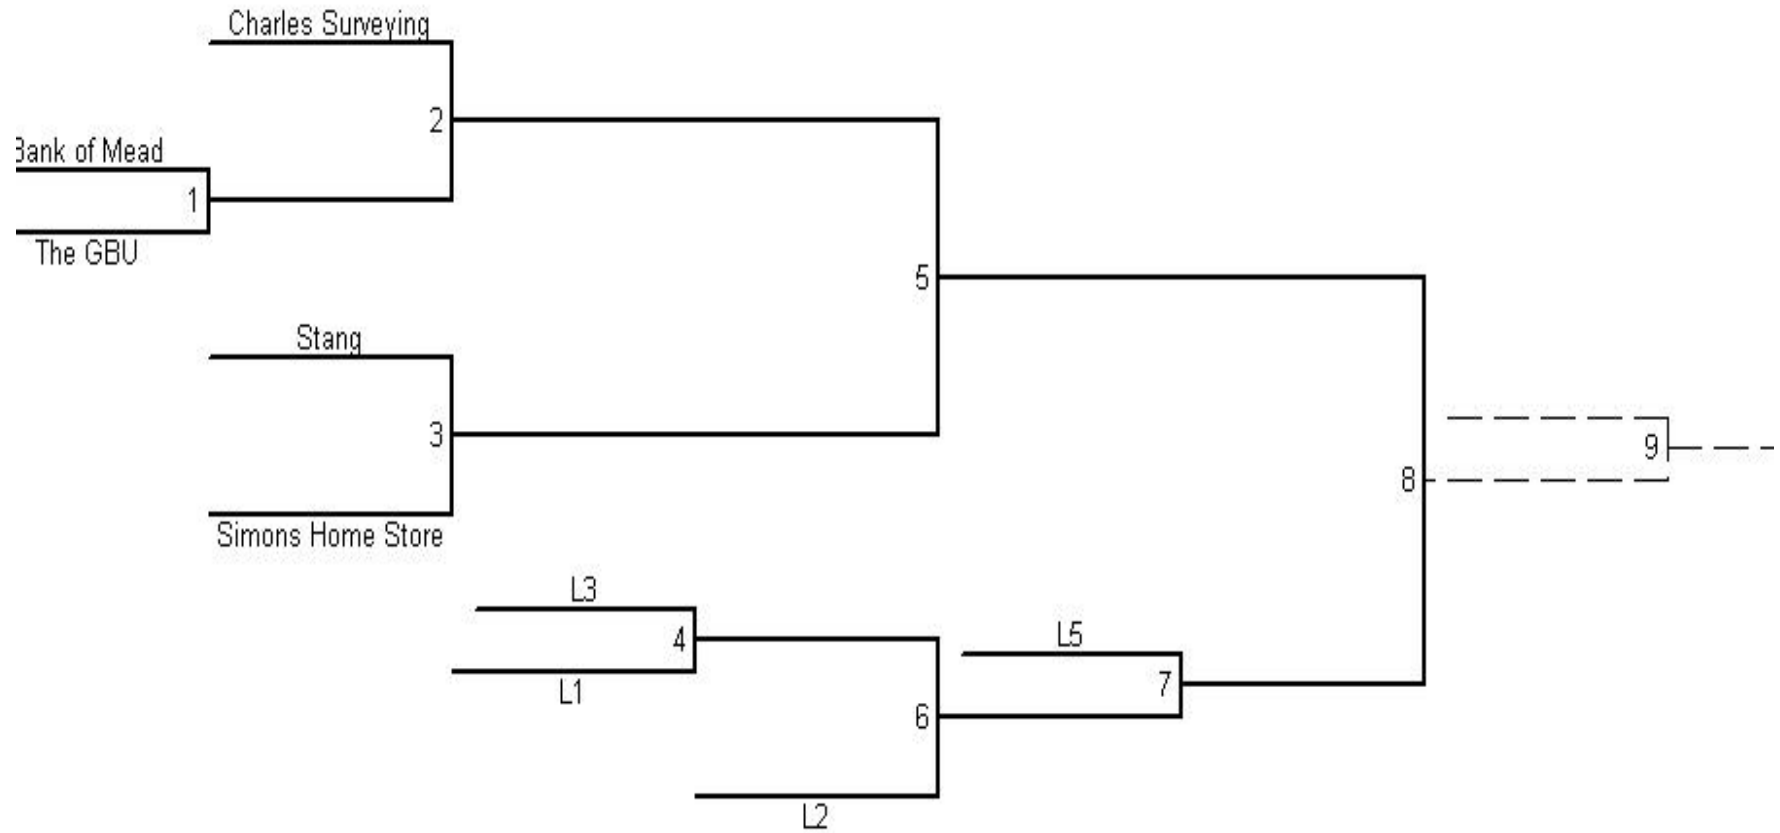

2012 Winter Women's Volleyball Tournament

April 2nd

6:30 #1
 7:20 #2
 8:10 #3
 9:00 #4

April 9th

6:30 #6
 7:20 #5
 8:10 #7
 9:00 #8 (#9 immediately after if needed)